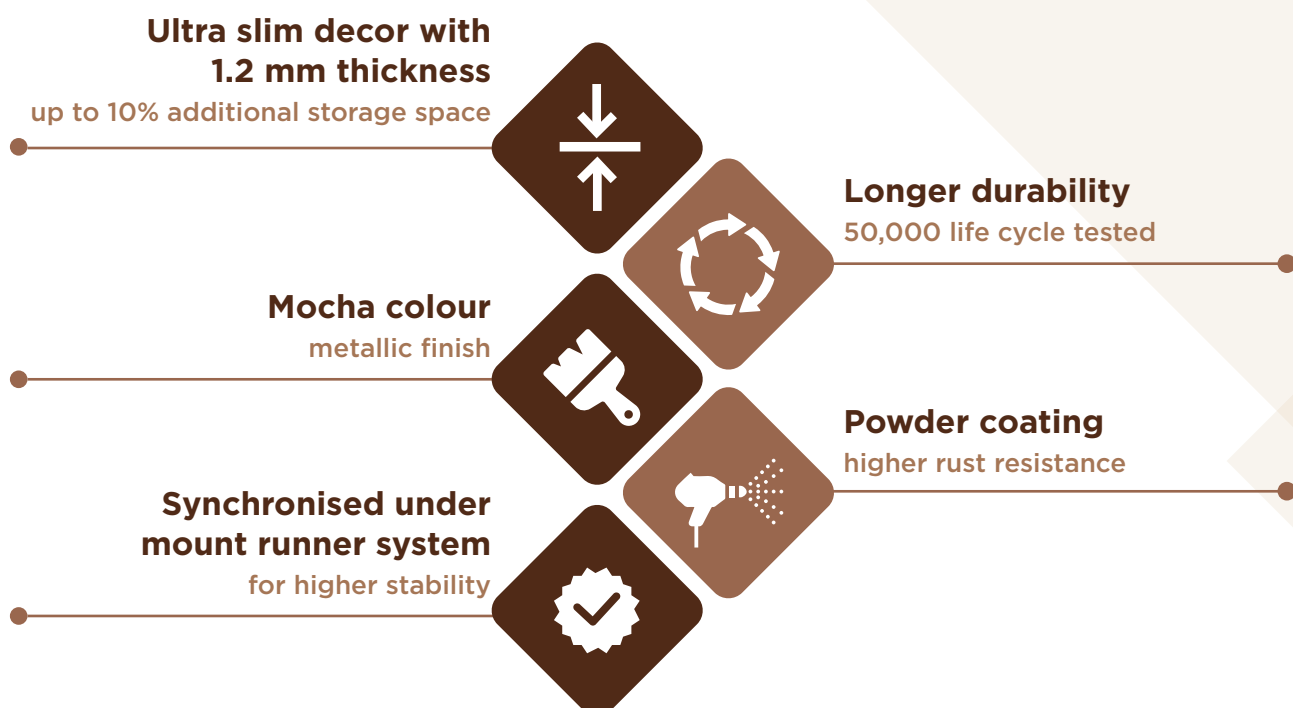

TuffSmart.

New-age ultra slim drawer systems from Sleek.

Sleek by **op**asianpaints
KITCHEN COMPONENTS

Smooth, Slim & Stylish.

Sleek brings you a range of multi-utility **ultra slim** drawer systems, that will make you wonder how there's so much space in your drawer. They are also incredibly smooth and give you style and convenience all at once.

*Refer to warranty terms and conditions

TuffSmart H-80 & H-150.

Available depths for H-80 & H-150: 300 mm, 350 mm, 400 mm, 450 mm, 500 mm, 550 mm, 600 mm

TuffSmart comes in two variants, each designed to fulfil different needs in sizes. The H-80 has a height of 80 mm and the H-150 has a height of 150 mm. Following are additional features for both.

TuffSmart H-20 Universal Rail.

TuffSmart's two variants, H-80 and H-150 both come with an additional side rail of 20 mm that increases the height of the bottom drawer, thereby creating more space.

Available depths for Railing: 300 mm, 350 mm, 400 mm, 450 mm, 500 mm, 550 mm, 600 mm