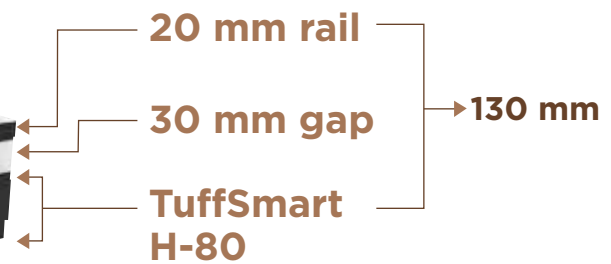

*Refer to warranty terms and conditions

TuffSmart H-80 & H-150.

Available depths for H-80 & H-150: 300 mm, 350 mm, 400 mm, 450 mm, 500 mm, 550 mm, 600 mm

TuffSmart comes in two variants, each designed to fulfil different needs in sizes. The H-80 has a height of 80 mm and the H-150 has a height of 150 mm. Following are additional features for both.

TuffSmart H-20 Universal Rail.

TuffSmart's two variants, H-80 and H-150 both come with an additional side rail of 20 mm that increases the height of the bottom drawer, thereby creating more space.

Available depths for Railing: 300 mm, 350 mm, 400 mm, 450 mm, 500 mm, 550 mm, 600 mm