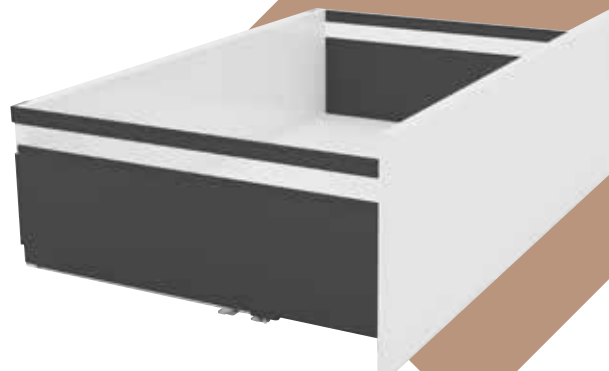

*Refer to warranty terms and conditions

TuffSmart H-80 & H-150.

Available depths for H-80 & H-150: 300 mm, 350 mm, 400 mm, 450 mm, 500 mm, 550 mm, 600 mm

TuffSmart comes in two variants, each designed to fulfil different needs in sizes. The H-80 has a height of 80 mm and the H-150 has a height of 150 mm. Following are additional features for both.

TuffSmart H-20 Universal Rail.

TuffSmart's two variants, H-80 and H-150 both come with an additional side rail of 20 mm that increases the height of the bottom drawer, thereby creating more space.

Available depths for Railing: 300 mm, 350 mm, 400 mm, 450 mm, 500 mm, 550 mm, 600 mm