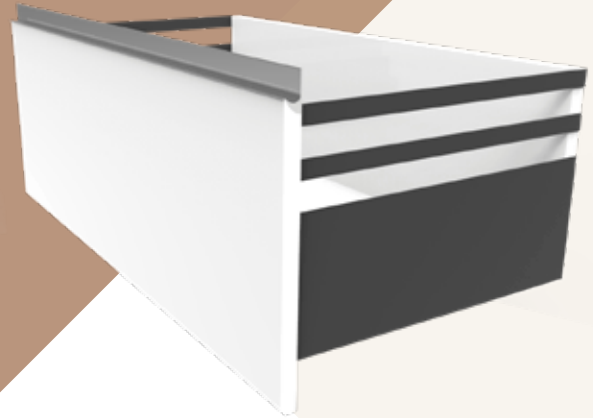

*Refer to warranty terms and conditions

TuffSmart H-80 & H-150.

Available depths for H-80 & H-150: 300 mm, 350 mm, 400 mm, 450 mm, 500 mm, 550 mm, 600 mm

TuffSmart comes in two variants, each designed to fulfil different needs in sizes. The H-80 has a height of 80 mm and the H-150 has a height of 150 mm. Following are additional features for both.

TuffSmart H-20 Universal Rail.

TuffSmart's two variants, H-80 and H-150 both come with an additional side rail of 20 mm that increases the height of the bottom drawer, thereby creating more space.

Available depths for Railing: 300 mm, 350 mm, 400 mm, 450 mm, 500 mm, 550 mm, 600 mm