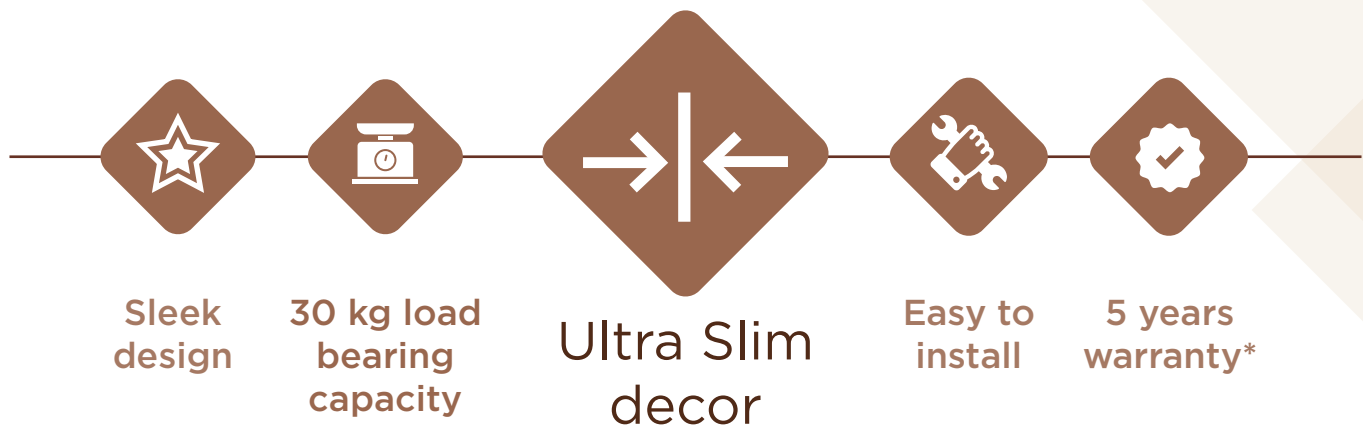

TuffSmart.

New-age ultra slim drawer systems from Sleek.

Sleek by **op**asianpaints
KITCHEN COMPONENTS

Smooth, Slim & Stylish.

Sleek brings you a range of multi-utility **ultra slim** drawer systems, that will make you wonder how there's so much space in your drawer. They are also incredibly smooth and give you style and convenience all at once.

*Refer to warranty terms and conditions

TuffSmart H-80 & H-150.

Available depths for H-80 & H-150: 300 mm, 350 mm, 400 mm, 450 mm, 500 mm, 550 mm, 600 mm

TuffSmart comes in two variants, each designed to fulfil different needs in sizes. The H-80 has a height of 80 mm and the H-150 has a height of 150 mm. Following are additional features for both.