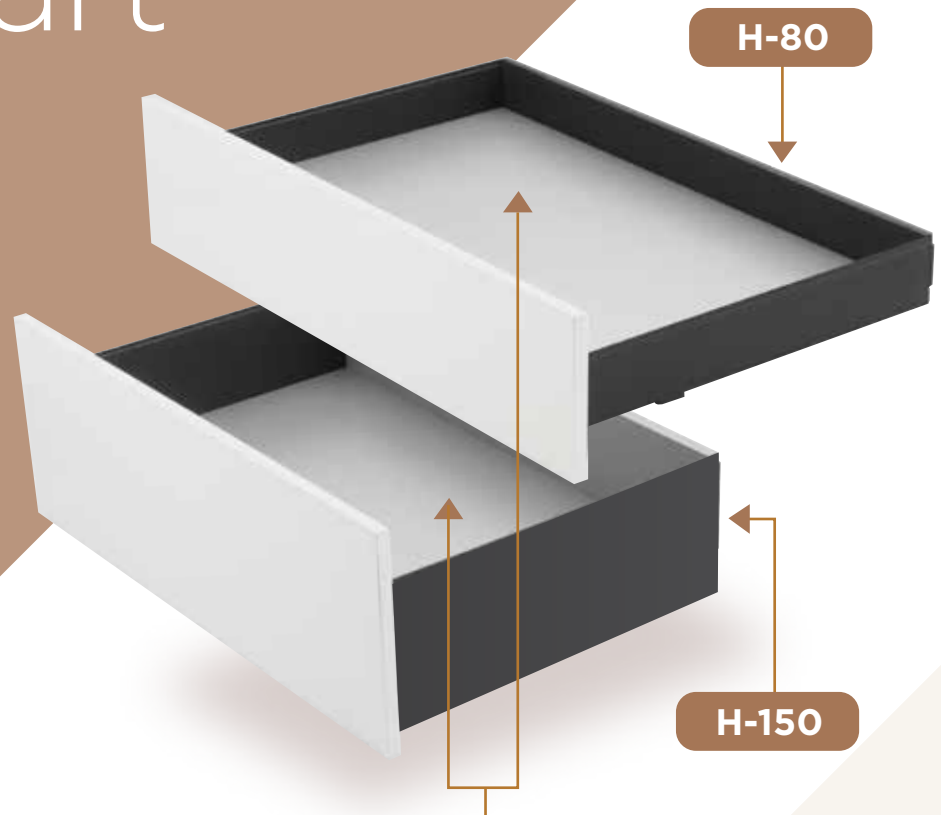

TuffSmart.

New-age ultra slim drawer systems from Sleek.

Sleek by **op**asianpaints
KITCHEN COMPONENTS

Smooth, Slim & Stylish.

Sleek brings you a range of multi-utility **ultra slim** drawer systems, that will make you wonder how there's so much space in your drawer. They are also incredibly smooth and give you style and convenience all at once.

*Refer to warranty terms and conditions

TuffSmart H-80 & H-150.

Available depths for H-80 & H-150: 300 mm, 350 mm, 400 mm, 450 mm, 500 mm, 550 mm, 600 mm

TuffSmart comes in two variants, each designed to fulfil different needs in sizes. The H-80 has a height of 80 mm and the H-150 has a height of 150 mm. Following are additional features for both.

TuffSmart H-20 Universal Rail.

TuffSmart's two variants, H-80 and H-150 both come with an additional side rail of 20 mm that increases the height of the bottom drawer, thereby creating more space.

Available depths for Railing: 300 mm, 350 mm, 400 mm, 450 mm, 500 mm, 550 mm, 600 mm