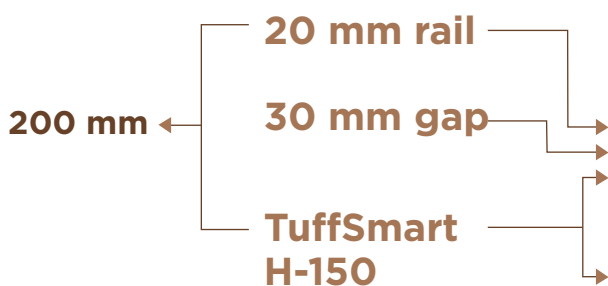

*Refer to warranty terms and conditions

TuffSmart H-80 & H-150.

Available depths for H-80 & H-150: 300 mm, 350 mm, 400 mm, 450 mm, 500 mm, 550 mm, 600 mm

TuffSmart comes in two variants, each designed to fulfil different needs in sizes. The H-80 has a height of 80 mm and the H-150 has a height of 150 mm. Following are additional features for both.

TuffSmart H-20 Universal Rail.

TuffSmart's two variants, H-80 and H-150 both come with an additional side rail of 20 mm that increases the height of the bottom drawer, thereby creating more space.

Available depths for Railing: 300 mm, 350 mm, 400 mm, 450 mm, 500 mm, 550 mm, 600 mm