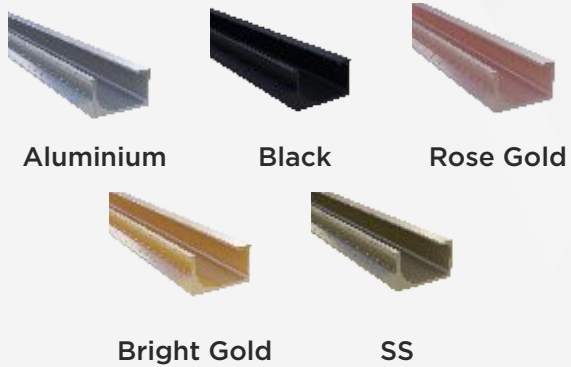

Long Wooden Handle - Arc Design
1000 Mm- Teak Finish

Comes in a set of 2 Pieces

Hinge Wardrobe

Wooden long handle

HLHWRNTAHT

Routed Handle
1000 Mm - Teak Finish

Comes in a set of left & right

Hinge & Sliding Wardrobe

Profile handle

HLHA4480	G Section - Aluminium 1950mm
HLHA4481	G Section - Aluminium 2100mm
HLHA4482	G Section - Aluminium 2400mm
HLHA4483	G Section - Black 1950mm
HLHA4484	G Section - Black 2100mm
HLHA4485	G Section - Black 2400mm
HLHA4523	G Section - Rose Gold 2400
HLHA4524	G Section - Bright Gold 2400
HLHA4525	G Section - SS 2400mm