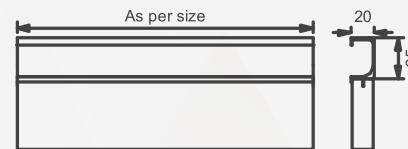

*From above selection of sizes
Note: 3000mm long G profile will be cut as per required size, so the cutting edge on both sides won't match handle finish and it will be aluminum finish.
For Black Matt edges will be finished with black color.