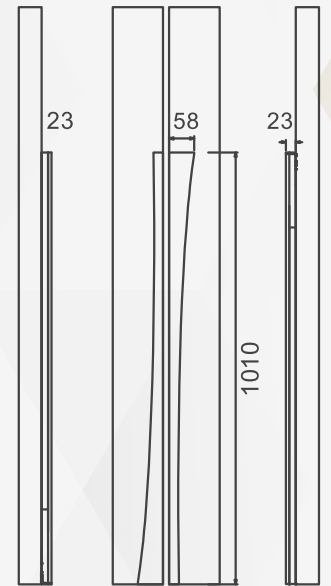

Satin Rose Gold

Code	Size
HLHKD15RG198S*	198mm
HLHKD15RG248S	248mm
HLHKD15RG295S*	295mm
HLHKD15RG298S	298mm
HLHKD15RG310S*	310mm
HLHKD15RG315S*	315mm
HLHKD15RG330S*	330mm
HLHKD15RG348S*	348mm
HLHKD15RG373S*	373mm
HLHKD15RG398S*	398mm
HLHKD15RG448S	448mm
HLHKD15RG498S*	498mm
HLHKD15RG598S	598mm
HLHKD15RG748S*	748mm
HLHKD15RG798S	798mm
HLHKD15RG898S	898mm

Long Handle B68 -1000BK,
Matt Black, 1000mm

HLHA4421

Long Handle B64-1000BK,
Matt Black, 1000mm

HLHA4422

Long Handle B36-1000BK,
Matt Black, 1000mm

Hinge Wardrobe

Wooden long handle

HLHWDLNTAHT

Long Wooden Handle - Arc Design
1000 Mm- Teak Finish

Comes in a set of 2 Pieces

Hinge Wardrobe

Wooden long handle

HLHWRNTAHT

Routed Handle
1000 Mm - Teak Finish

Comes in a set of left & right

Hinge & Sliding Wardrobe

Profile handle

HLHA4480	G Section - Aluminium 1950mm
HLHA4481	G Section - Aluminium 2100mm
HLHA4482	G Section - Aluminium 2400mm
HLHA4483	G Section - Black 1950mm
HLHA4484	G Section - Black 2100mm
HLHA4485	G Section - Black 2400mm
HLHA4523	G Section - Rose Gold 2400
HLHA4524	G Section - Bright Gold 2400
HLHA4525	G Section - SS 2400mm