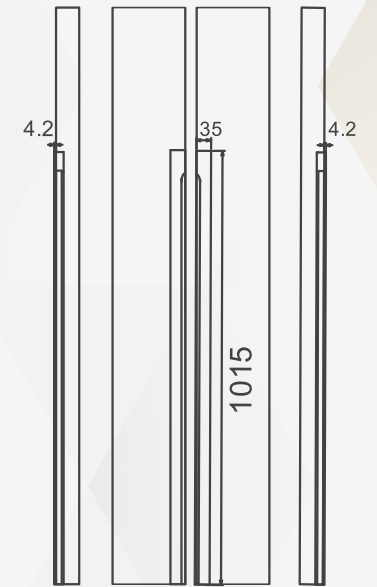

Satin Rose Gold

Code	Size
HLHKD15RG198S*	198mm
HLHKD15RG248S	248mm
HLHKD15RG295S*	295mm
HLHKD15RG298S	298mm
HLHKD15RG310S*	310mm
HLHKD15RG315S*	315mm
HLHKD15RG330S*	330mm
HLHKD15RG348S*	348mm
HLHKD15RG373S*	373mm
HLHKD15RG398S*	398mm
HLHKD15RG448S	448mm
HLHKD15RG498S*	498mm
HLHKD15RG598S	598mm
HLHKD15RG748S*	748mm
HLHKD15RG798S	798mm
HLHKD15RG898S	898mm

Long Handle B68 -1000BK,
Matt Black, 1000mm

HLHA4421

Long Handle B64-1000BK,
Matt Black, 1000mm

HLHA4422

Long Handle B36-1000BK,
Matt Black, 1000mm

Hinge Wardrobe

Wooden long handle

HLHWDLNTAHT

Long Wooden Handle - Arc Design
1000 Mm- Teak Finish

Comes in a set of 2 Pieces

Hinge Wardrobe

Wooden long handle

HLHWRNTAHT

Routed Handle
1000 Mm - Teak Finish

Comes in a set of left & right

Hinge & Sliding Wardrobe

Profile handle

HLHA4480	G Section - Aluminium 1950mm
HLHA4481	G Section - Aluminium 2100mm
HLHA4482	G Section - Aluminium 2400mm
HLHA4483	G Section - Black 1950mm
HLHA4484	G Section - Black 2100mm
HLHA4485	G Section - Black 2400mm
HLHA4523	G Section - Rose Gold 2400
HLHA4524	G Section - Bright Gold 2400
HLHA4525	G Section - SS 2400mm