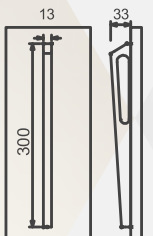

Hinge Wardrobe

Surface handle