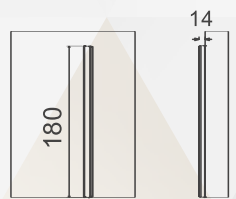

▶ HLHW733G180K

Handle 733 Gold Finish For Loft
180mm