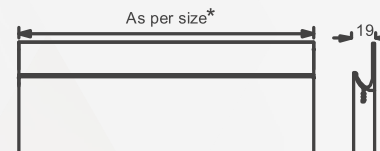

*From above selection of sizes
Note: 3000mm long G profile will be cut as per required size,
so the cutting edge on both sides won't match handle finish
and it will be aluminum finish. For Black Matt edges will be
finished with black color.