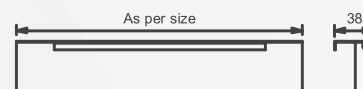

*From above selection of sizes