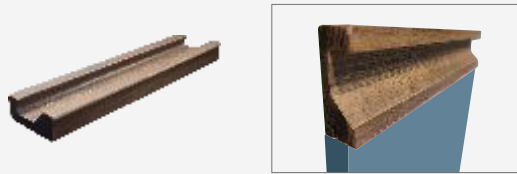

* All dimensions are in mm

Kitchen Handle

Surface Handle & Knob

◀ **HLHA4385**
SS Grey Knob 32mm

◀ **HLHA4386**
SS Grey Handle 128mm

◀ **HLHA4387**
SS Grey Handle 160mm

Kitchen Handle

Wooden Handle