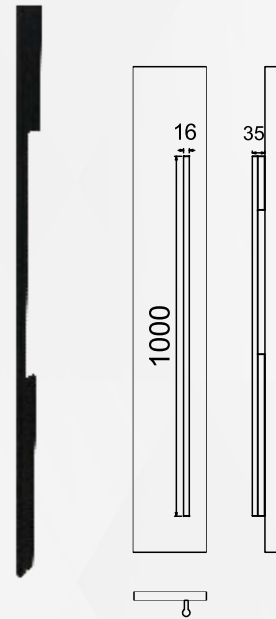

Satin Rose Gold

Code	Size
HLHKD15RG198S*	198mm
HLHKD15RG248S	248mm
HLHKD15RG295S*	295mm
HLHKD15RG298S	298mm
HLHKD15RG310S*	310mm
HLHKD15RG315S*	315mm
HLHKD15RG330S*	330mm
HLHKD15RG348S*	348mm
HLHKD15RG373S*	373mm
HLHKD15RG398S*	398mm
HLHKD15RG448S	448mm
HLHKD15RG498S*	498mm
HLHKD15RG598S	598mm
HLHKD15RG748S*	748mm
HLHKD15RG798S	798mm
HLHKD15RG898S	898mm

▶ HLHW733G180K

Handle 733 Gold Finish For Loft
180mm

Hinge Wardrobe

Long handle

HLHW10008BT 
Long Handle Ch 10008 Black Finish 1184mm

Hinge Wardrobe

Long handle

HLHA4420