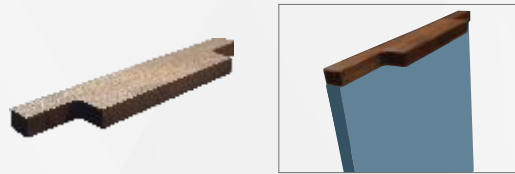

Pullgrip - Wooden

Code	Size
HLHA4295	198mm
HLHA4296	248mm
HLHA4350	295mm
HLHA4297	298mm
HLHA4351	310mm
HLHA4348	315mm
HLHA4349	330mm
HLHA4298	348mm
HLHA4352	373mm
HLHA4299	398mm
HLHA4300	448mm
HLHA4301	498mm
HLHA4302	598mm
HLHA4303	698mm
HLHA4304	748mm
HLHA4305	798mm
HLHA4306	898mm
HLHA4307	1000mm
HLHA4308	1050mm
HLHA4309	1198mm