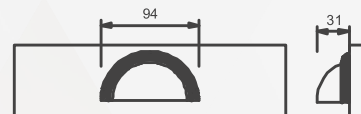

* All dimensions are in mm

Kitchen Handle

Surface Handle & Knob

◀ **HLHA4385**
SS Grey Knob 32mm

◀ **HLHA4386**
SS Grey Handle 128mm

◀ **HLHA4387**
SS Grey Handle 160mm

Kitchen Handle

Wooden Handle