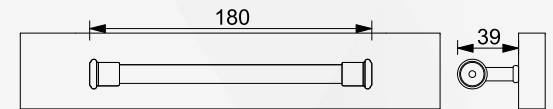

* All dimensions are in mm

Kitchen Handle

Surface Handle & Knob

◀ **HLHA4385**
SS Grey Knob 32mm

◀ **HLHA4386**
SS Grey Handle 128mm

◀ **HLHA4387**
SS Grey Handle 160mm

Kitchen Handle

Wooden Handle

G Section - Wooden

Code	Size
HLHA4310	198mm
HLHA4311	248mm
HLHA4345	295mm
HLHA4312	298mm
HLHA4346	310mm
HLHA4343	315mm
HLHA4344	330mm
HLHA4313	348mm
HLHA4347	373mm
HLHA4314	398mm
HLHA4315	448mm
HLHA4316	498mm
HLHA4317	598mm
HLHA4318	698mm
HLHA4319	748mm
HLHA4320	798mm
HLHA4321	898mm
HLHA4322	1000mm
HLHA4323	1050mm
HLHA4324	1198mm