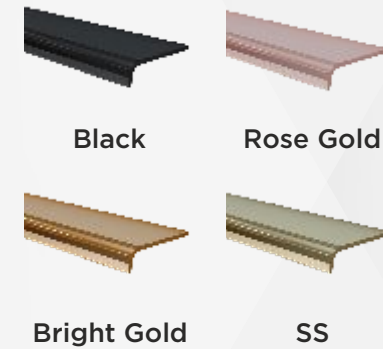

Long Wooden Handle - Arc Design
1000 Mm- Teak Finish

Comes in a set of 2 Pieces

Hinge Wardrobe

Wooden long handle

HLHWRNTAHT

Routed Handle
1000 Mm - Teak Finish

Comes in a set of left & right

Hinge & Sliding Wardrobe

Profile handle

HLHA4480	G Section - Aluminium 1950mm
HLHA4481	G Section - Aluminium 2100mm
HLHA4482	G Section - Aluminium 2400mm
HLHA4483	G Section - Black 1950mm
HLHA4484	G Section - Black 2100mm
HLHA4485	G Section - Black 2400mm
HLHA4523	G Section - Rose Gold 2400
HLHA4524	G Section - Bright Gold 2400
HLHA4525	G Section - SS 2400mm