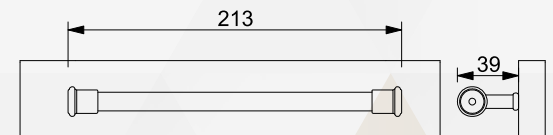

* All dimensions are in mm

Kitchen Handle

Surface Handle & Knob

◀ **HLHA4385**
SS Grey Knob 32mm

◀ **HLHA4386**
SS Grey Handle 128mm

◀ **HLHA4387**
SS Grey Handle 160mm

Kitchen Handle

Wooden Handle

G Section - Wooden

Code	Size
HLHA4310	198mm
HLHA4311	248mm
HLHA4345	295mm
HLHA4312	298mm
HLHA4346	310mm
HLHA4343	315mm
HLHA4344	330mm
HLHA4313	348mm
HLHA4347	373mm
HLHA4314	398mm
HLHA4315	448mm
HLHA4316	498mm
HLHA4317	598mm
HLHA4318	698mm
HLHA4319	748mm
HLHA4320	798mm
HLHA4321	898mm
HLHA4322	1000mm
HLHA4323	1050mm
HLHA4324	1198mm