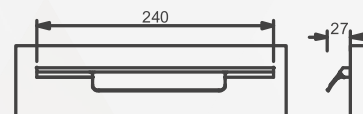

Kitchen Handle

Surface Handle

◀ **HLHK90201CT**

Surface Handle PR 90201 Chrome finish 192mm

◀ **HLHK90201BT**

Surface Handle PR 90201 Black finish 192mm

◀ **HLHK90201RGT**

Surface Handle PR 90201 Rose Gold finish 192mm