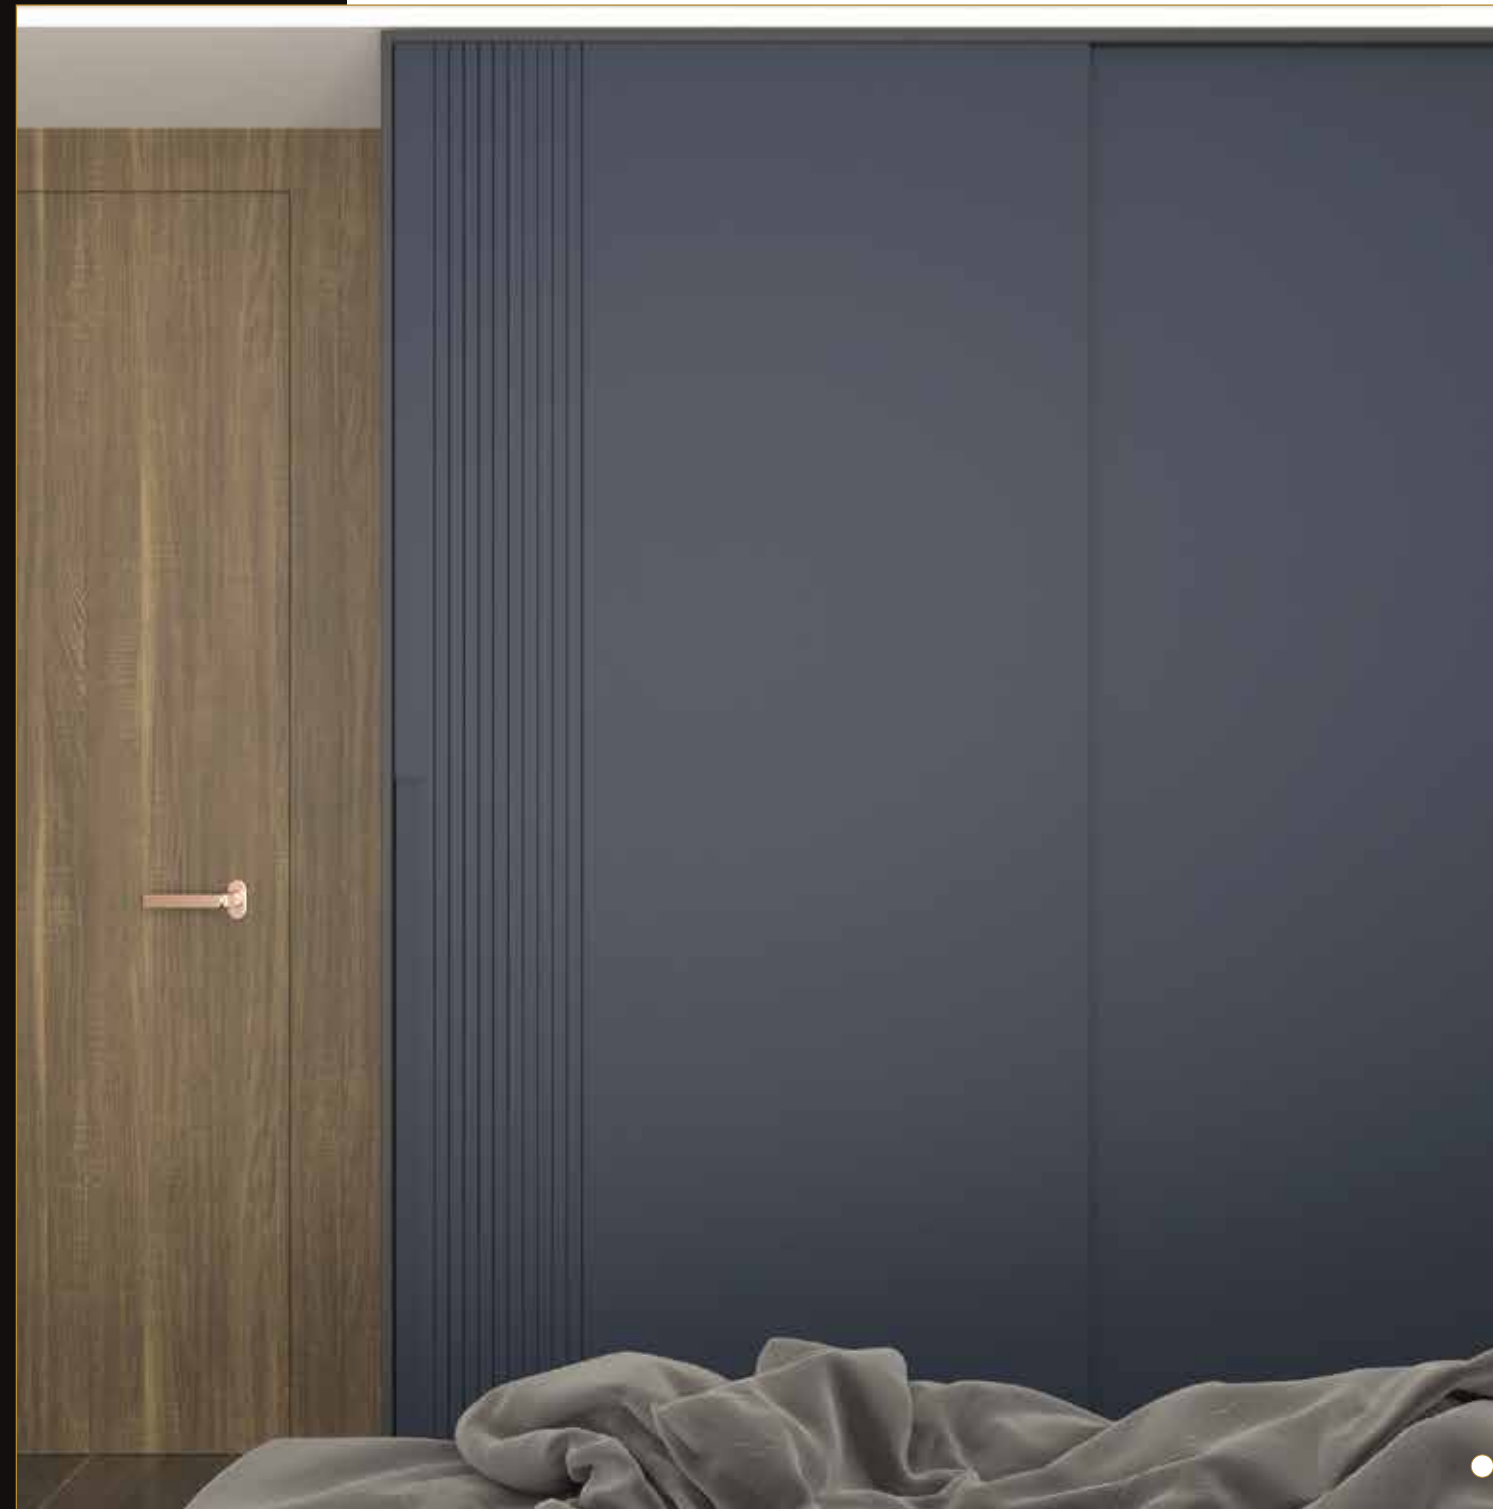

PU Gloss -
Beige Arizona

THE MATERIAL PALETTE

CARCASS

SHUTTER

STD. Laminate -
Argent Acacia

PU Gloss -
Rosso Askja

Sliding Door

○ Creating interiors with lesser distractions to achieve the purest form of elegance.