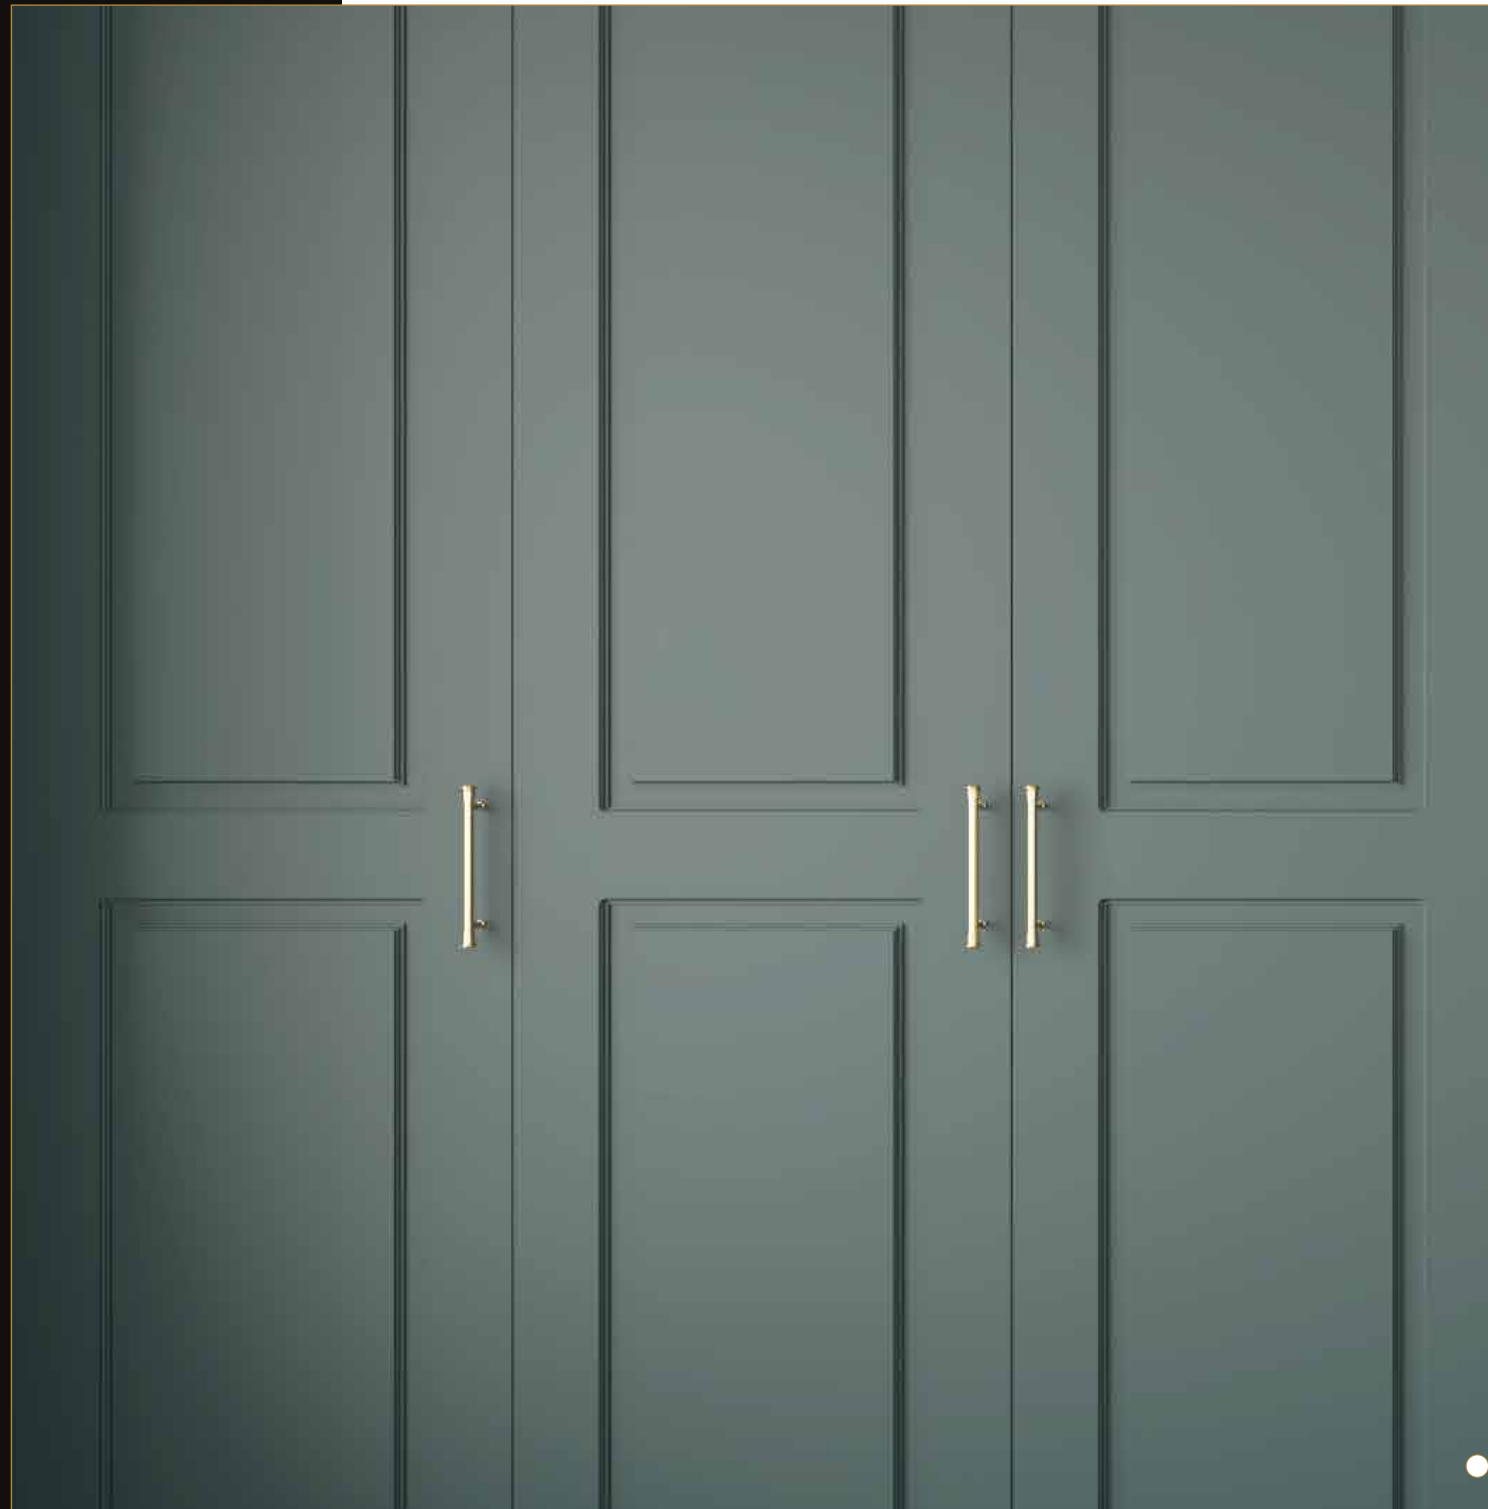

Swing Door

○ A classic has its own aura and is one that never goes out of style. It never bends rules, it makes them.

○○ A large mirror, any wooden statue, a beautiful piece of wooden art or a charming wooden table are examples of classical interior design.

○○○ A monochromatic mood board with a highlighting colour for the wardrobe handles, to give your room a classic look.