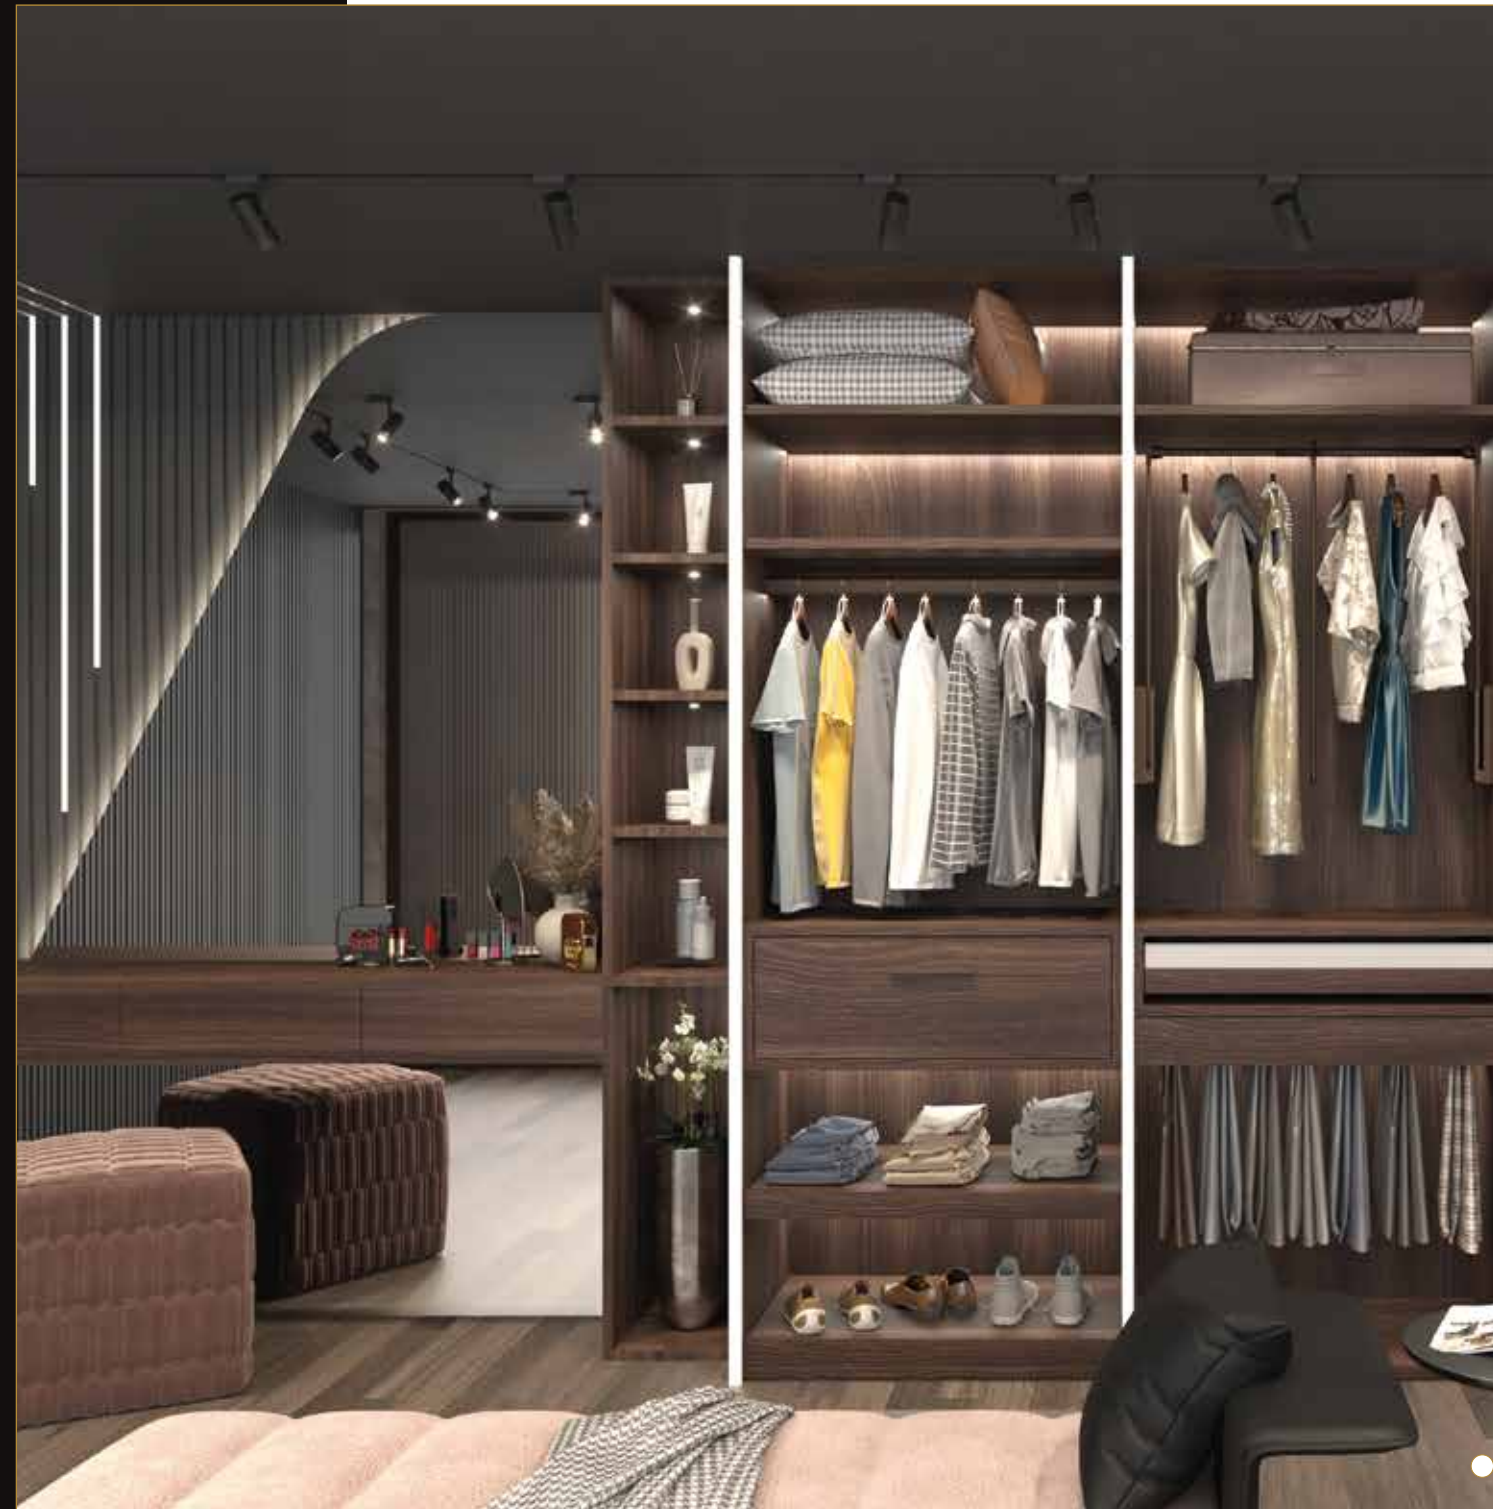

CARCASS

Pu Matt Pro - Blue Grey

SHUTTER

Walk - In

○ A walk-in wardrobe is an aspirational aspect of home design especially when it is a spacious one. It has a dedicated space in the closet for a full length mirror just for you to check out your outfit for the day.